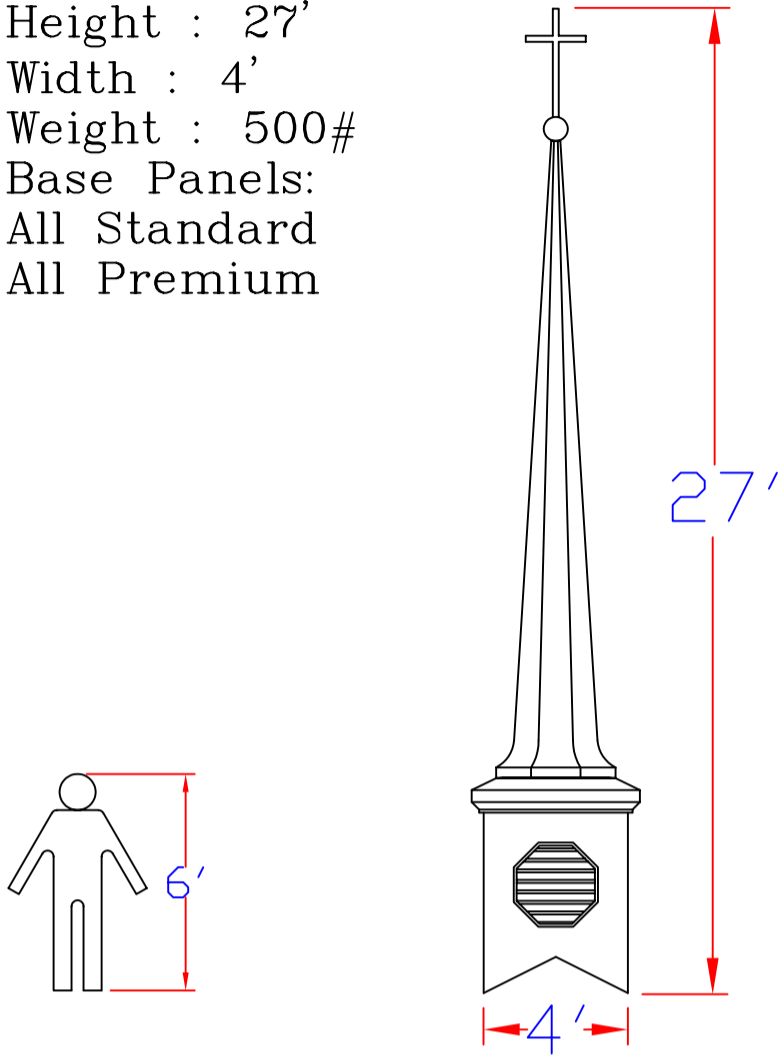

# Model - 10

Height : 27'  
 Width : 4'  
 Weight : 500#  
 Base Panels:  
 All Standard  
 All Premium

Availability of panels on the front of the unit is dependent on the pitch.

# Model 10-5

Height : 27'  
 Width : 5'  
 Weight : 550#  
 Base Panels:  
 All Standard  
 All Premium

Availability of panels on the front of the unit is dependent on the pitch.

# Model - 4

Height : 26'  
 Width : 4'  
 Weight : 500#  
 Base Panels :  
 All Standard  
 All Premium

Availability of panels on the front of the unit is dependent on the pitch.

# Model 4-S

Height : 25'  
 Width : 4'  
 Weight : 475#  
 Base Panels : N/A