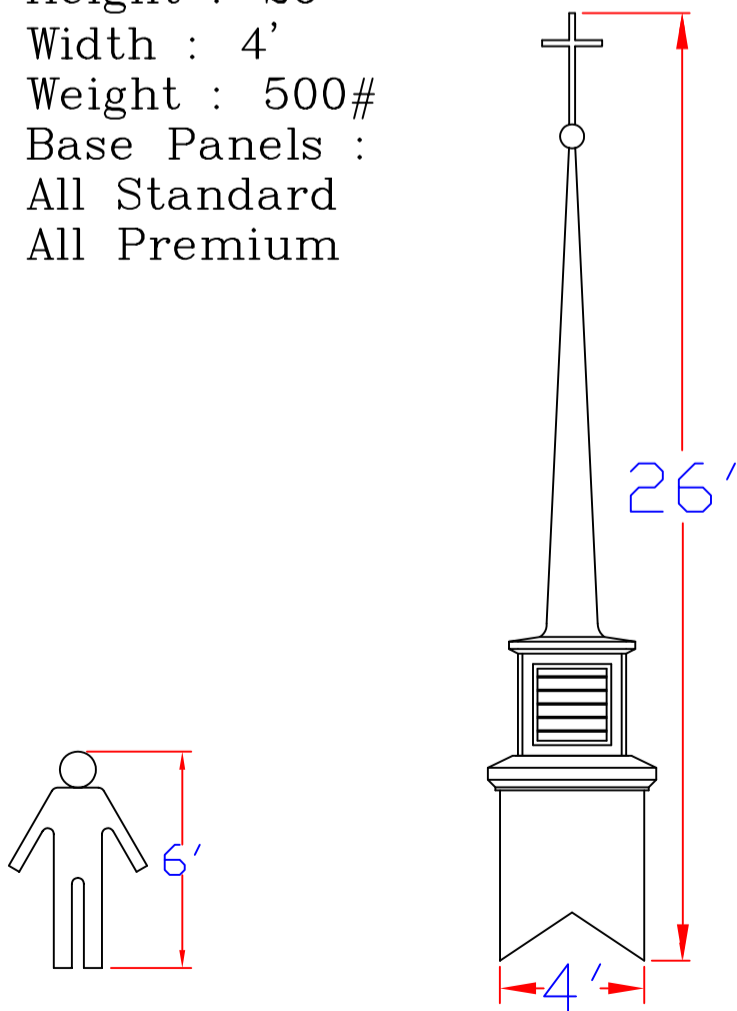

# Model - 10

Height : 27'  
 Width : 4'  
 Weight : 500#  
 Base Panels:  
 All Standard  
 All Premium

Availability of panels on the front of the unit is dependent on the pitch.

# Model 10-5

Height : 27'  
 Width : 5'  
 Weight : 550#  
 Base Panels:  
 All Standard  
 All Premium

Availability of panels on the front of the unit is dependent on the pitch.

# Model - 4

Height : 26'  
 Width : 4'  
 Weight : 500#  
 Base Panels :  
 All Standard  
 All Premium

Availability of panels on the front of the unit is dependent on the pitch.

# Model 4-S

Height : 25'  
 Width : 4'  
 Weight : 475#  
 Base Panels : N/A