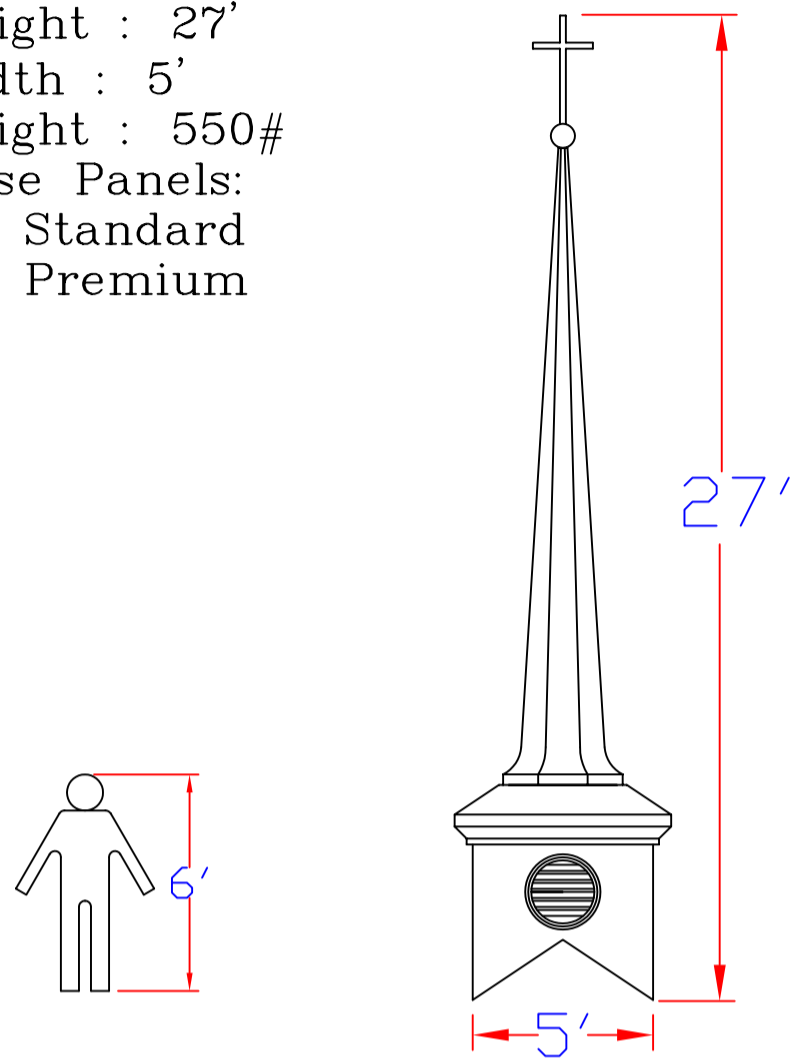

# Model - 10

Height : 27'  
 Width : 4'  
 Weight : 500#  
 Base Panels:  
 All Standard  
 All Premium

Availability of panels on the front of the unit is dependent on the pitch.

# Model 10-5

Height : 27'  
 Width : 5'  
 Weight : 550#  
 Base Panels:  
 All Standard  
 All Premium

Availability of panels on the front of the unit is dependent on the pitch.

# Model - 4

Height : 26'  
 Width : 4'  
 Weight : 500#  
 Base Panels :  
 All Standard  
 All Premium

Availability of panels on the front of the unit is dependent on the pitch.

# Model 4-S

Height : 25'  
 Width : 4'  
 Weight : 475#  
 Base Panels : N/A