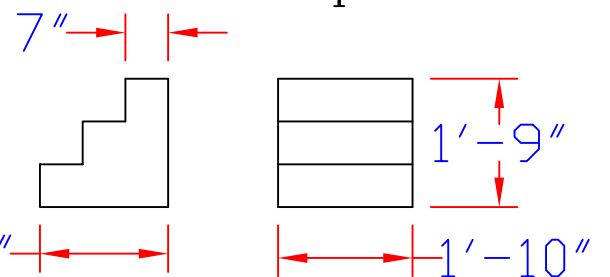

Standard Steps

Oak Cabinet

Capacity: 100 Gallons

25 Foot Fill and Drain Hose