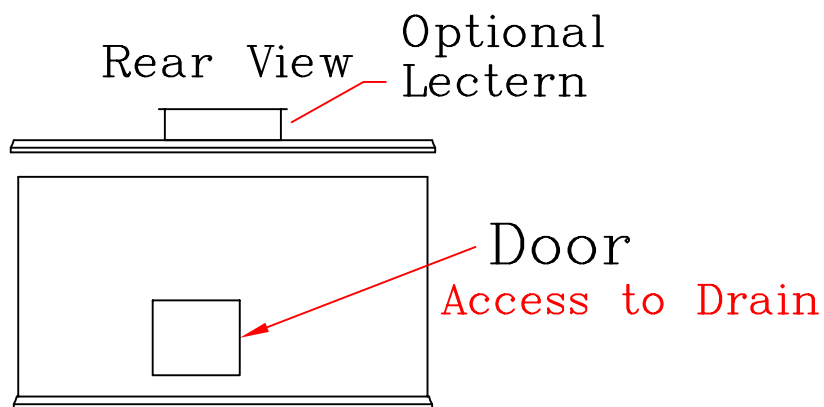

Model — 9

Our most versatile baptistery.

Specially designed for the new or growing church. The Model 9 can be used as a Baptistery, Communion Table, and a Pulpit.

View of Fiberglass Tub that fits inside Cabinet

May be Purchased without Cabinet

BAPTISTERIES

Standard Cabinet: Birch

Items included with cabinet:

- Lid
- Cross
- Steps

Baptistery in Cabinet
*Shown with Optional Wheel Kit

All our portable baptisteries come standard with a drain valve.

Optional Accessories

Optional Finish:

2-Coats Clear Sealer

2-Coats Clear Cabinet Lacquer

Optional Communion Front

This Do In Remembrance of Me

Wheel Kit

Three Step Comes with Wheel Kit Option

Standard Steps

Oak Cabinet

Capacity: 100 Gallons

25 Foot Fill and Drain Hose