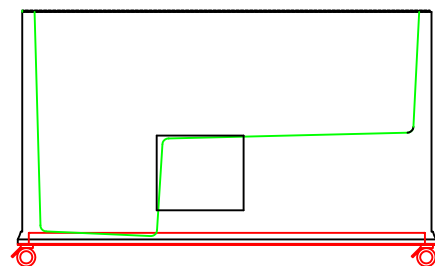

May be Purchased without Cabinet

BAPTISTERIES

Standard Cabinet: Birch

Items included with cabinet:

- Lid
- Cross
- Steps

Baptistery in Cabinet
 *Shown with Optional Wheel Kit

All our portable baptisteries come standard with a drain valve.