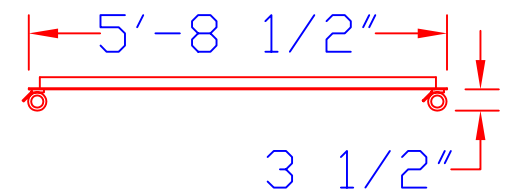

Three Step Comes with Wheel Kit Option