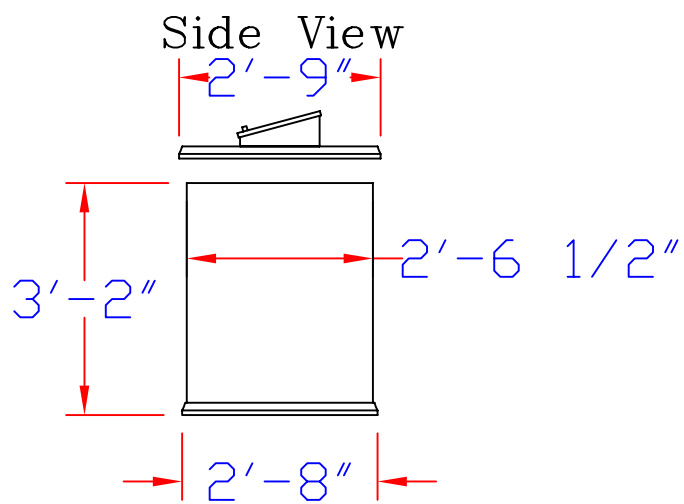

Optional Finish:

2-Coats Clear Sealer

2-Coats Clear Cabinet Lacquer