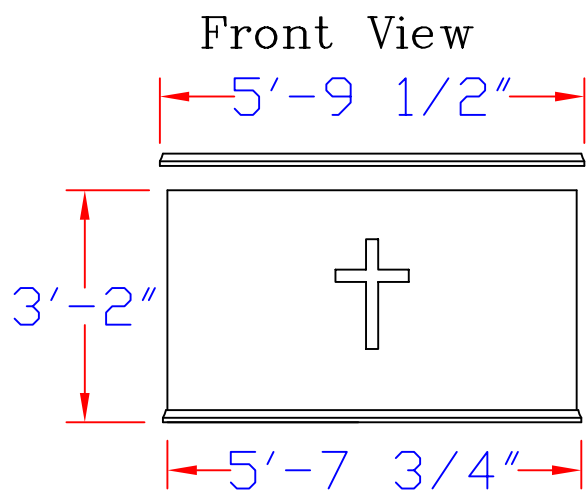

Standard Cabinet: Birch

Items included with cabinet:

- Lid
- Cross
- Steps