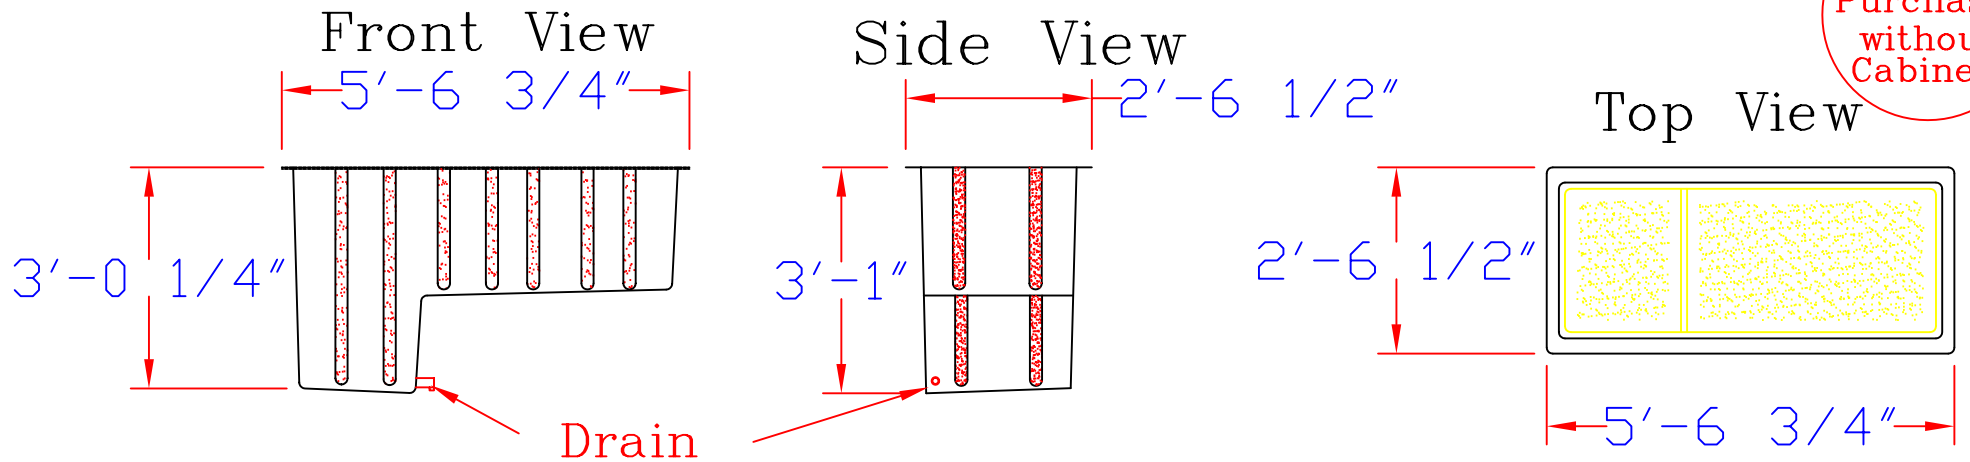

Model — 9

Our most versatile baptistery.

Specially designed for the new or growing church. The Model 9 can be used as a Baptistery, Communion Table, and a Pulpit.

View of Fiberglass Tub that fits inside Cabinet

May be Purchased without Cabinet

BAPTISTERIES